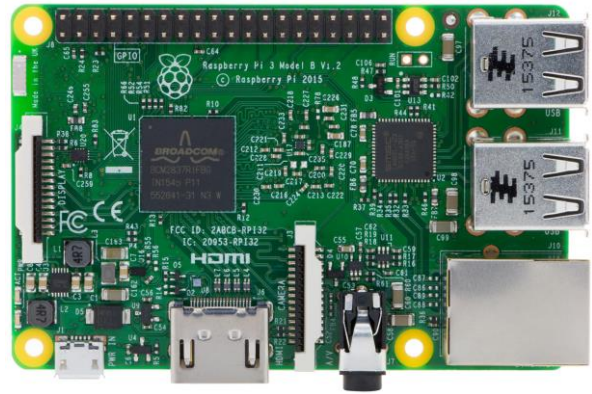

TekPartner Thread, ZigBee and/or BLE Boarder Router and Edge Computer

Things Network (WPAN):

- TekPartner Thread, ZigBee and/or BLE Things

Cloud Interface (WLAN/LAN)

- Wi-Fi
- Ethernet

I/O:

- The local "TekPartner Thread, ZigBee and/or BLE Things" and/or WPAN connected Things.

Computer Modul (either or):

- NOVASom Industries M-line SBC (Industrial Grade)
- Avnet/Farnell Raspberry Pi (Commercial grade)

Power:

- 5 VDC Connector

OR

AND